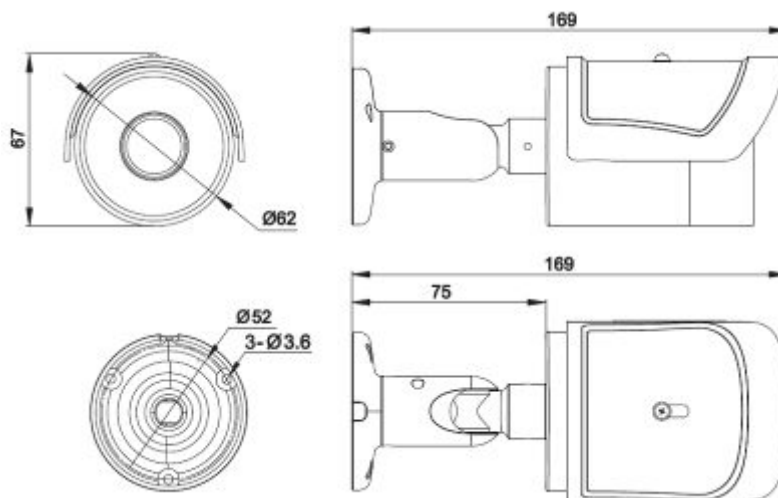

Specifications :

User Login	8 User Client/ 4 level of Rights
Simultaneous Login User	5 User Client
Snap Shot Management	Sechedule, Link with FTP or Email
Browser Support	IE 7+, Chrome 18 +, Firefox 5.0 +
Encryption	Off/AES
Event Handling	On-screen alerts/Mail/FTP/Record
FTP Upload	YES
EMAIL Alert	YES
General	
Power Supply	DC 12V & PoE (802.3af)
Power Consumption	<3W @ IR Off, <5W @ IR ON
Lighting/TVS Protection	TVS 6000V, Lightning/Surge 1000V Protection
IP Protection	Ip66
Operating Temperature & Humidity	-30°C ~ 60°C & 0% ~ 95% RH
Weight (g)	<0.6KG Camera
Dimension	169mm(L) X 67mm(W) X 70mm(H)

Diagram :

* Product specifications and appearance may be changed without prior notice due to improvements.

Scan with your
Smart phone for
more information
www.avtrontech.com

AVTRON

www.avtrontech.com | info@avtrontech.com