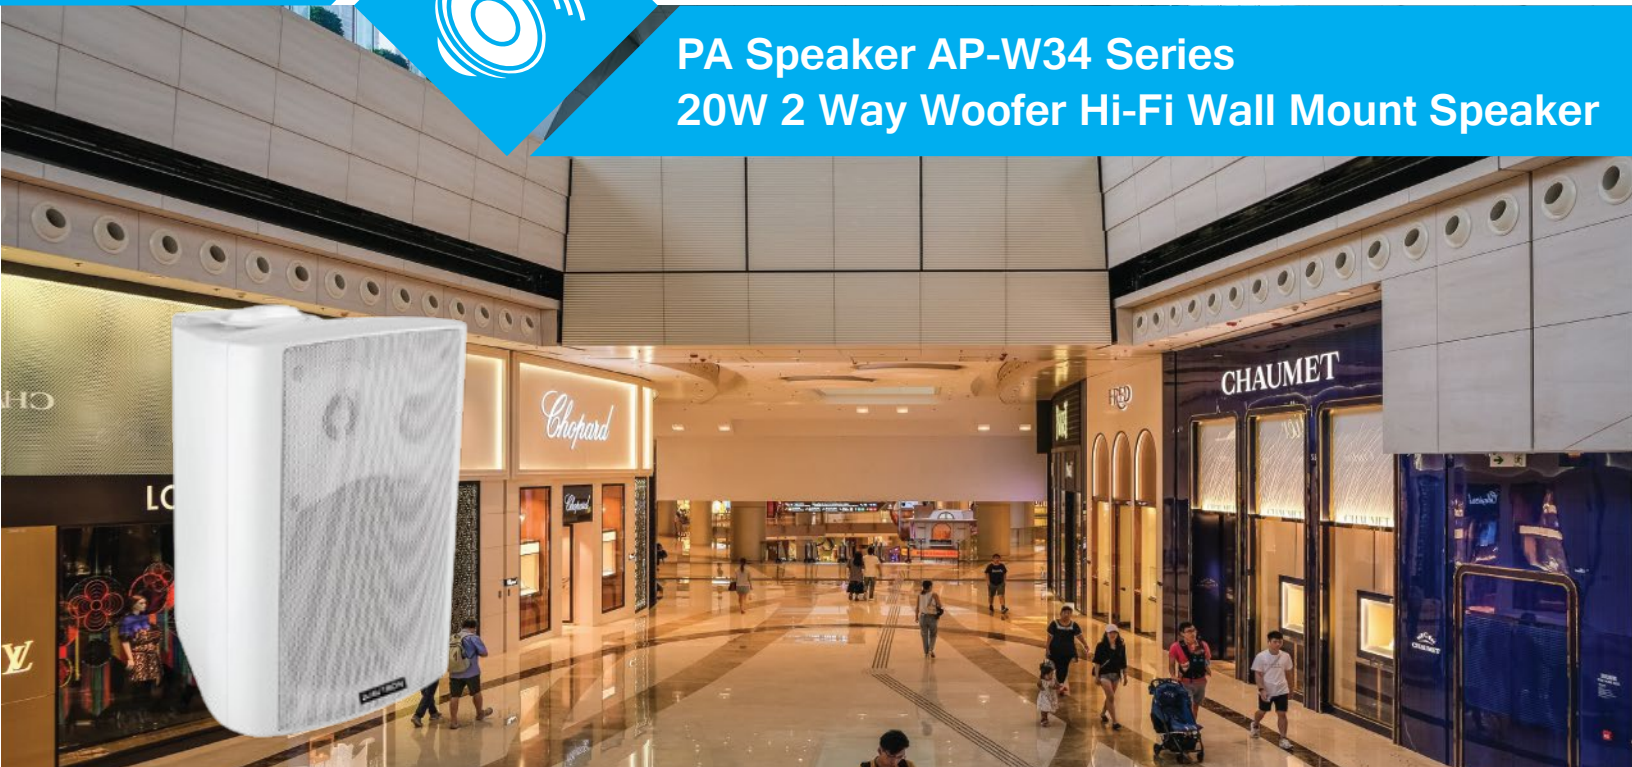

**PA Speaker AP-W34 Series  
20W 2 Way Woofer Hi-Fi Wall Mount Speaker**

**AP-W34Series 20W 2 Way Woofer Hi-Fi Wall Mount Speaker**

**Features :**

- 20W 2 Way Hi-Fi wall mount speaker
- 4" full range woofer speaker producing the excellent sound quality
- Multi tapping rated power 20W,10W and 5W
- Constant 100V/70V LMT(line matching transformer)
- Economy range 2 Way Hi-Fi wall mount range speaker
- User friendly installation by wall mount bracket
- ABS plastic enclosure, Powder coated metal grille, Two color variant black or white
- Ideal for BGM music & public announcement
- Suitable spaces Airport, SMB, auditoriums, schools, Conference hall, shopping mall and many more

## Technical Specifications

<b>Model No.</b>	<b>AP-W34-B(black)/-W(white)</b>
Rated Power Output	20W/10W/5W
Line Input	70V/100V LMT
SPL	88dB at 1W/1M, Max upto 98dB
Speaker type	4" PP Woofer x 1, 1" treble x 1
Freq. Response	90Hz-20KHz
Product Dimension	220(H) x 165(W) x 150(D)mm
Installation	In Wall, Ceiling, Pole
Mount	Stainless steel Mounting Bracket
Enclosure	HIPS Plastic, Metal Grille
Dust cap	Paper cup
Color	AP-W34-B(black) or AP-W34-W(white)
Weight	<2.1Kg