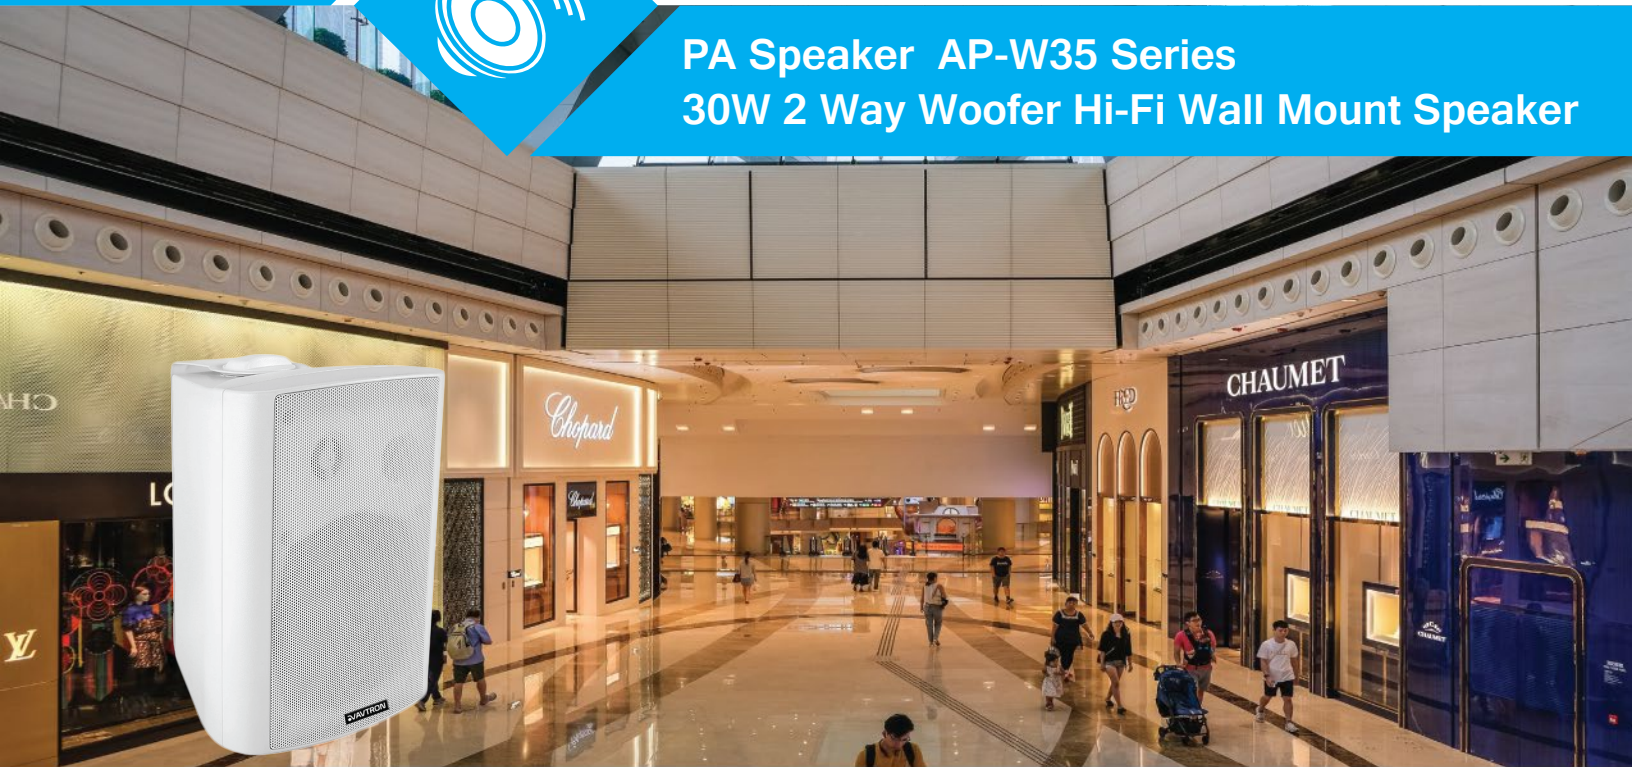

**PA Speaker AP-W35 Series
30W 2 Way Woofer Hi-Fi Wall Mount Speaker**

AP-W35 Series 30W 2 Way Woofer Hi-Fi Wall Mount Speaker

Features :

- 30W 2 Way Hi-Fi wall mount speaker
- 5" full range woofer speaker producing the excellent sound quality
- Multi tapping rated power 30W,15W and 10W
- Constant 100V/70V LMT(line matching transformer)
- Economy range 2 Way Hi-Fi wall mount range speaker
- Appropriate curved design for modern buildings interiors
- User friendly installation by wall mount bracket
- ABS plastic enclosure, Powder coated metal grille, Two color variant black or white
- Ideal for BGM music & public announcement
- Suitable spaces Airport, SMB, auditoriums, schools, Conference hall, shopping mall and many more

APPLICATIONS

School

Conference hall

Shopping Mall

Technical Specifications

Model No.	AP-W35-B(black)/-W(white)
Rated Power Output	30W/15W/10W
Line Input	70V/100V LMT
SPL	90dB at 1W/1M, Max upto 98dB
Speaker type	5" PP Woofer x 1, 1" treble x 1
Freq. Response	90Hz-20KHz
Product Dimension	250(H) x 185(W) x 165(D)mm
Installation	In Wall, Ceiling, Pole
Mount	Stainless steel Mounting Bracket
Enclosure	HIPS Plastic, Metal Grille
Dust cap	Paper cup
Color	AP-W35-B(black) or AP-W35-W(white)
Weight	<3.2Kg