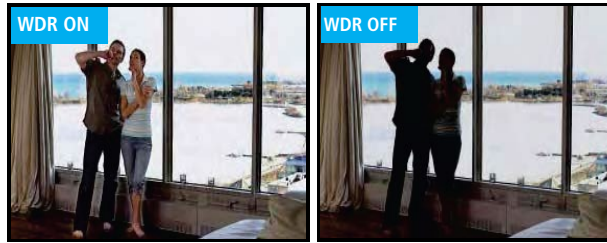

Darkwarrior Starlight IP Camera Night Vision

Super 140dB WDR

Intelligent Video Analytic Functions :

Double Trip Wire

The application detects moving objects that cross a two trip line, making it possible to automatically trigger an event. Ideal for illegal turn or traffic flow (vehicles or people) and specify the minimum to maximum time intervals or when the person or an object enters in unauthorized zone and crosses, the both virtual lines trigger an event.