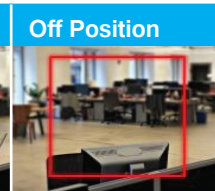

The application triggers an alarm when the Duty Officers are absence from their pre-defined sitting positions.

Ideal for Reception, Customer Service Desk, POS Desk, Entry/Exits Security Guards Cabin.

Off Position