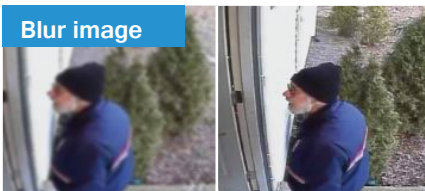

The application triggers an alarm when the Duty Officers are absence from their pre-defined sitting positions.

Ideal for Reception, Customer Service Desk, POS Desk, Entry/Exits Security Guards Cabin.

Off Position

Fast Moving

The application triggers an alarm when the person runs in a not allowing Running pre-defined Zone.

Ideal for Temple, Hallways lobbies, Platforms Walking Zone, Airports Runways.

Blur image

The application trigger an alarm if someone deliberately or accidentally disturbed the lens focus or change the image Sharpness.