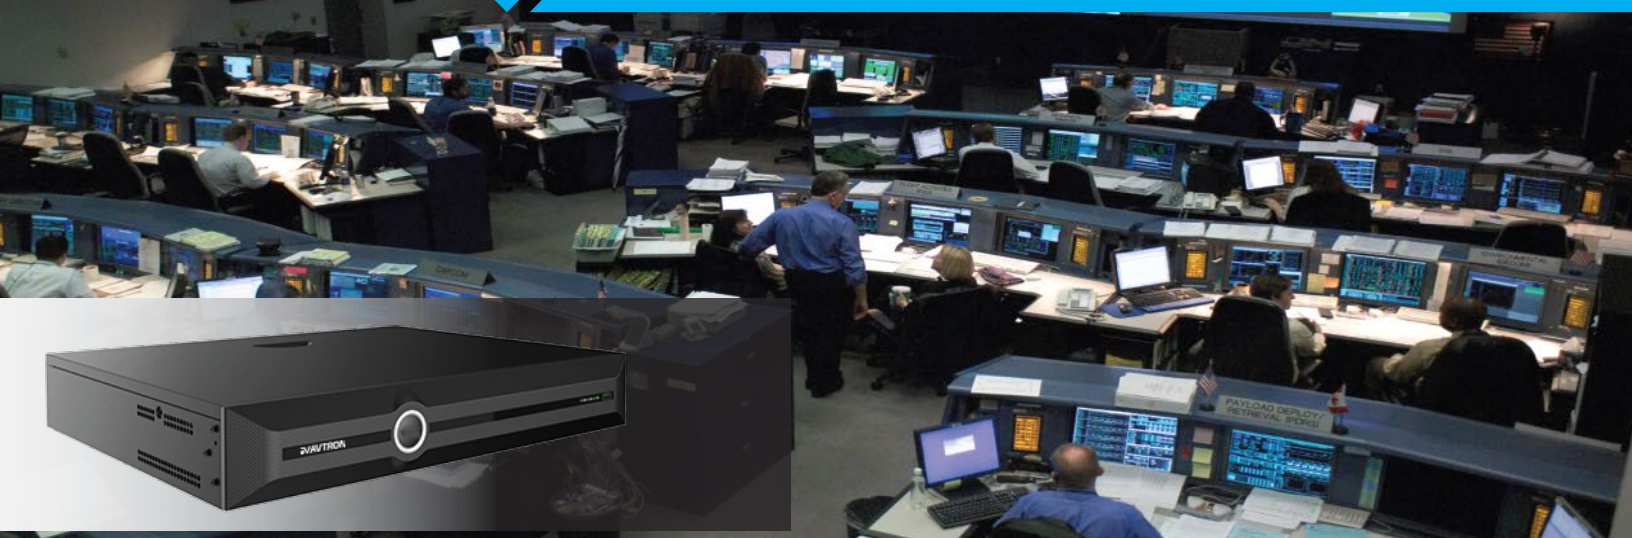

Intelligent NVR AM-i440-UHD 40Ch H.265+ 4K Intelligent NVR

Superior Engineering Design & Sensational Image Quality

AM-i440-UHD 40Ch H.265+ 4K Intelligent NVR

H.265+ VIDEO COMPRESSION

4K ULTRA HD RESOLUTION

HDMI

VGA

RAID

VIDEO ANALYTICS

ANR

SMART RECORD & PLAYBACK

RJ45 LAN

HDD GROUPING & QUOTA

TRIGGER ALARM

P2P CLOUD

Features :

- Latest H.265+ HEVC Hardware compression
- Supports 12MP/4K 8MP/6MP/5MP/4MP/3MP/1080P/720P/4CIF IP Camera Input
- Super High 600M bandwidth throughput
- 2x Giga LAN Port(RJ45) for Dual IP address, Aggregate redundancy & Load balance
- Supports 4HDD Port with extensive storage up to 40TB capacity
- Supports all 40Ch iVA video analysis(AVTRON iCRYST Series)
- Video analysis processing of cameras such as Facial detection/Crowd/Loitering/People counting/Missing & Foreign object/Tripwire/Perimeter & many more
- Video Quality Diagnosis function like Electromagnetic interference, Fuzzy video, Noise, Video color cast
- ANR, Smart Record and Smart Search, Record file tag, Recording encryption
- Software & Hardware alarm linkage for various Analytics, Alarm & Diagnosis functions
- 40Ch real-time synchronous display on local HDMI screen
- 1 Port x HDMI, 1 Port x VGA Dual Screen Video Different Video Source selectable
- 2x HDMI, 2x VGA Video outputs for Multiple screen display
- HDMI resolution up to 4K & VGA resolution up to 1080P Real-time output
- Advanced HDD Grouping & Quota functions with customized recoding setup & S.M.A.R.T HDD technology
- P2P secure cloud monitoring on iOS,IPAD,Android handsets, Alert management
- 256Ch CMS Software, Supports up to 150CH Viewing at single Screen others
- 100CH/80CH/64CH/49CH/36CH/25CH/16CH & many more
- ANR(automatic network replenishment) to Supports offline network storage data(SD Card/USB) videos automatically download to NVR hard drive when network re-established
- Network protocols TCP/UDP/FTP/SMTP/upnp/RTSP/RTP/HTTP & many more, Auto search with Avtron(iCRYST series) camera
- Network & HDD fault triggers like Disk error, Network error, Conflict error and so-on
- Supports Email, FTP, Recording, PTZ, Tour, Alarm, Buzzer, Digital zooming on Live/Record/Playback
- Backup through USB Flash drive/HDD/CD&DVD-RW/eSATA Device/Network download
- USB3.0, Quick playback & back up, Customized GUI display
- Two-Way Audio Inter Communication Through (CMS, Mobile, NVR)
- Third party alarm integration by 16Ch alarm input & 4Ch output
- Latest ONVIF S profile compliance, 19" Rack mount